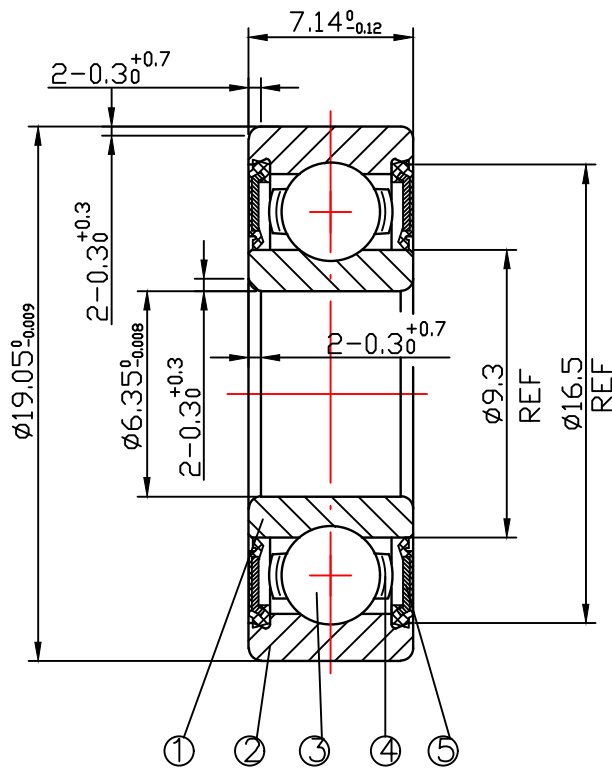

DRAWING

CUSTOMER :

accept stamp

issue stamp

BRAND: ZHY

ALL DIMENSIONS: mm

NOTIONS:

MARKER	PLACES	BEFORE	REVISER	REVISION DATE

NO.	PARTS	MATERIAL	QUANTITY	REMARKS
1	INNER RING	GCr15	1	
2	OUTER RING	GCr15	1	
3	BALLS	GCr15	6- ϕ 3.969	
4	RETAINER	SPCC	1	
5	SEAL	NBR	2	

LOAD RATING STATIC: COr: 1050 N

LOAD RATING DYNAMIC: Cr: 2800 N

RADIAL PLAY:
C0: 0.002-0.013

TOLERANCES: ABEC-1

CUSTOMER SIZE:

SIZE:
R4A-2RS

DRAWING NO. : QAJ/TR24165

庄宏亿
2024-5-18
陈晶晶

庄宏亿
2024-5-18
陈丹央

庄宏亿
2024-5-18
周宝君