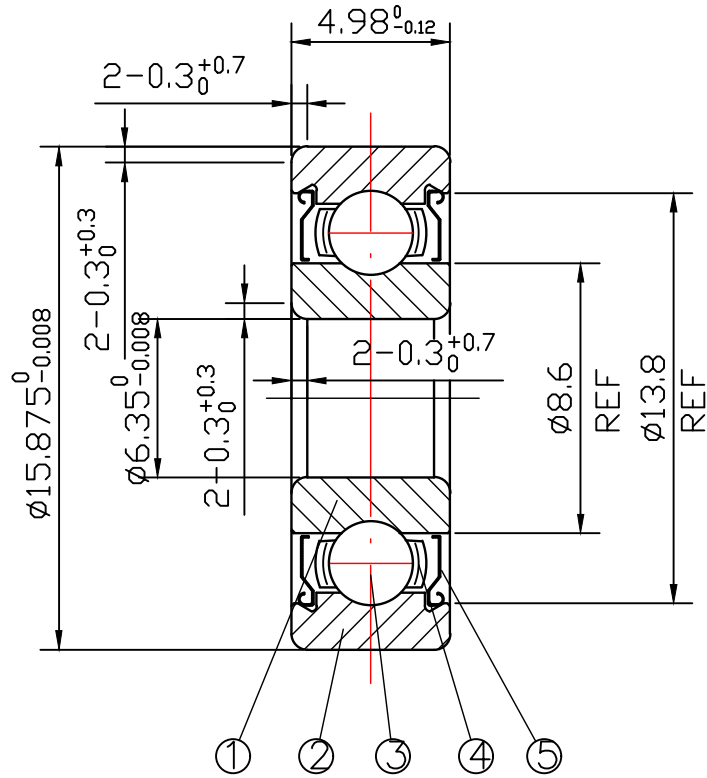

DRAWING

CUSTOMER :

accept stamp

issue stamp

BRAND: ZHY

ALL DIMENSIONS: mm

NOTIONS:

MARKER	PLACES	BEFORE	REVISER	REVISION DATE

NO.	PARTS	MATERIAL	QUANTITY	REMARKS
1	INNER RING	GCr15	1	
2	OUTER RING	GCr15	1	
3	BALLS	GCr15	8- ϕ 2.381	
4	RETAINER	SPCC	1	
5	SHIELD	SPTe	2	

LOAD RATING STATIC: COr: 599 N

LOAD RATING DYNAMIC: Cr: 1470 N

RADIAL PLAY:

C0: 0.002-0.013

TOLERANCES: ABEC-1

CUSTOMER SIZE:

SIZE:

R4ZZ

DRAWING NO. : QAJ/TR23218

庄宏亿
2023-11-13
陈晶晶