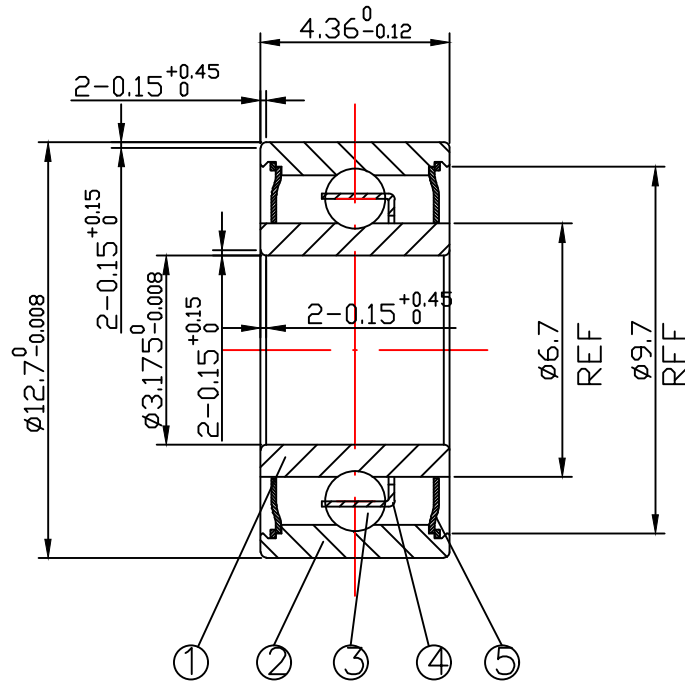

DRAWING

CUSTOMER :

accept stamp

issue stamp

BRAND: ZHY

ALL DIMENSIONS: mm

NOTIONS:

MARKER	PLACES	BEFORE	REVISER	REVISION DATE

NO.	PARTS	MATERIAL	QUANTITY	REMARKS
1	INNER RING	GCr15	1	
2	OUTER RING	GCr15	1	
3	BALLS	GCr15	9- $\phi 1.588$	
4	RETAINER	0Cr19Ni10	1	
5	SHIELD	0Cr19Ni10	2	

LOAD RATING STATIC: COr: 317 N

LOAD RATING DYNAMIC: Cr: 775 N

RADIAL PLAY:
C0: 0.002-0.013

TOLERANCES: ABEC-1

CUSTOMER SIZE:

SIZE:
R2AZZ

DRAWING NO. : QAJ/TR23212

庄宏亿
2023-7-3
陈晶晶

庄宏亿
2023-7-3
陈丹央

庄宏亿
2023-7-3
周宝君