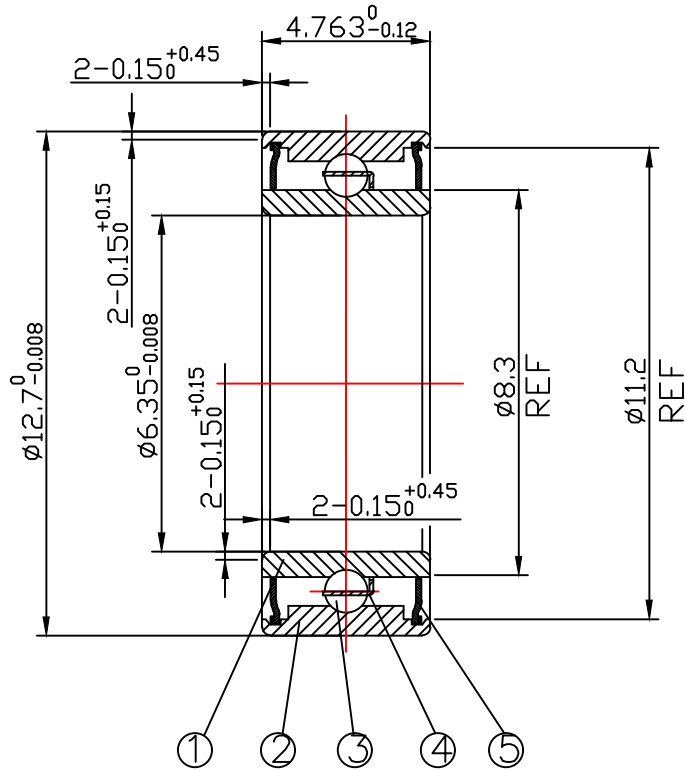

DRAWING

CUSTOMER :

accept stamp

issue stamp

BRAND: ZHY

ALL DIMENSIONS: mm

NOTIONS:

MARKER	PLACES	BEFORE	REVISER	REVISION DATE

NO.	PARTS	MATERIAL	QUANTITY	REMARKS	LOAD RATING STATIC: COr: 291 N
1	INNER RING	GCr15	1		LOAD RATING DYNAMIC: Cr: 716 N
2	OUTER RING	GCr15	1		RADIAL PLAY: C0: 0.002-0.013
3	BALLS	GCr15	8- $\phi 1.588$		TOLERANCES: ABEC-1
4	RETAINER	0Cr19Ni10	1		CUSTOMER SIZE:
5	SHIELD	0Cr19Ni10	2		SIZE: R188ZZ
					DRAWING NO. : QAJ/TR23217
					ZHY NINGBO CHUANG HON YI BEARING CO.,LTD.