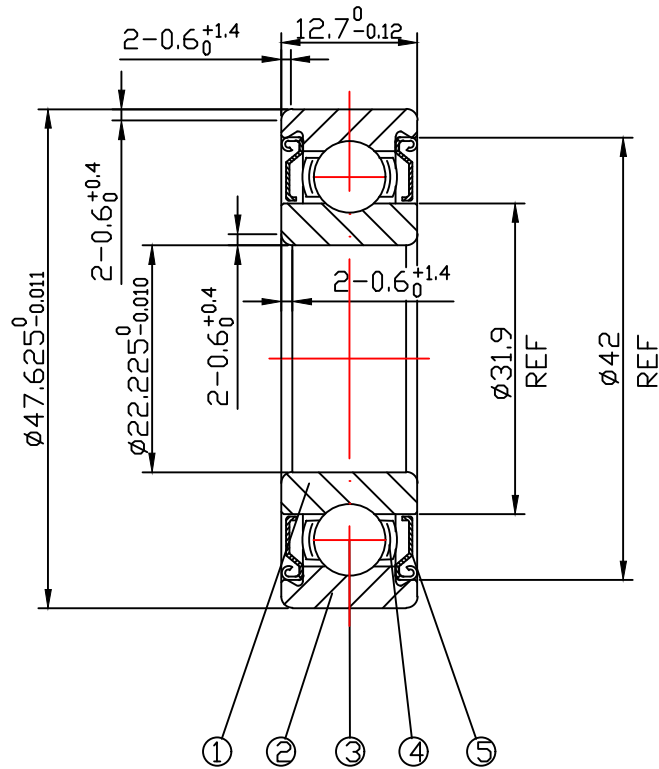

DRAWING

CUSTOMER :

accept stamp

issue stamp

BRAND: ZHY

ALL DIMENSIONS: mm

NOTIONS:

MARKER	PLACES	BEFORE	REVISER	REVISION DATE

NO.	PARTS	MATERIAL	QUANTITY	REMARKS
1	INNER RING	GCr15	1	
2	OUTER RING	GCr15	1	
3	BALLS	GCr15	10- ϕ 6.35	
4	RETAINER	SPCC	1	
5	SHIELD	SPTF	2	

LOAD RATING STATIC: COr: 5800 N

LOAD RATING DYNAMIC: Cr: 10070 N

RADIAL PLAY:

C0: 0.005-0.020

TOLERANCES: ABEC-1

CUSTOMER SIZE:

SIZE:

R14ZZ

DRAWING NO. : QAJ/TR23224

庄宏亿
2023-11-13
陈晶晶