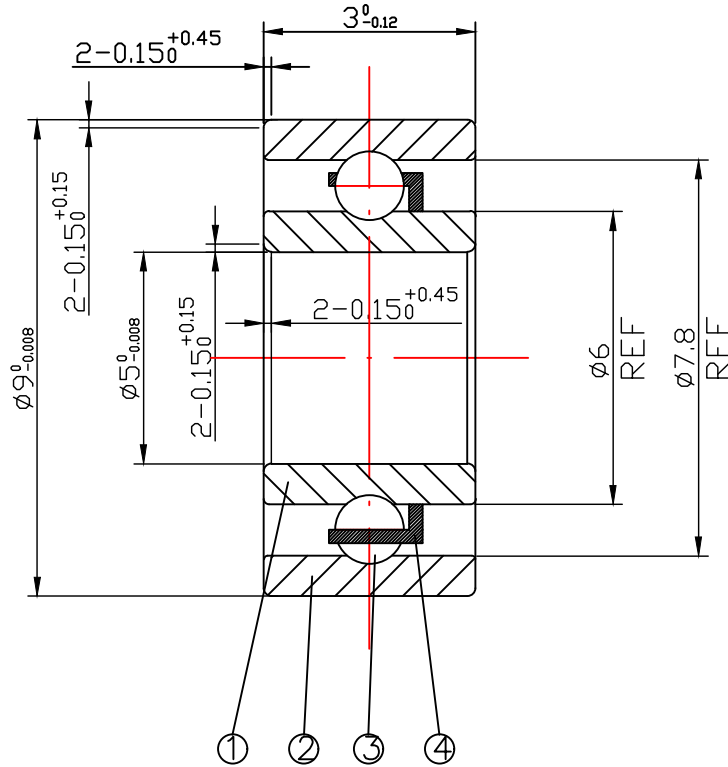

DRAWING

CUSTOMER :

accept stamp

issue stamp

BRAND: ZHY

ALL DIMENSIONS: mm

NOTIONS:

MARKER	PLACES	BEFORE	REVISER	REVISION DATE

NO.	PARTS	MATERIAL	QUANTITY	REMARKS
1	INNER RING	GCr15	1	
2	OUTER RING	GCr15	1	
3	BALLS	GCr15	8-ø1.200	
4	RETAINER	0Cr19Ni10	1	

LOAD RATING STATIC: COr: 169 N

LOAD RATING DYNAMIC: Cr: 431 N

RADIAL PLAY: C0: 0.002-0.013

TOLERANCES: ABEC-1

CUSTOMER SIZE:

SIZE: MR95

DRAWING NO. : QAJ/TR24343

庄宏亿  
2024-7-8  
陈晶晶

庄宏亿  
2024-7-8  
陈丹央

庄宏亿  
2024-7-8  
周宝君

draw