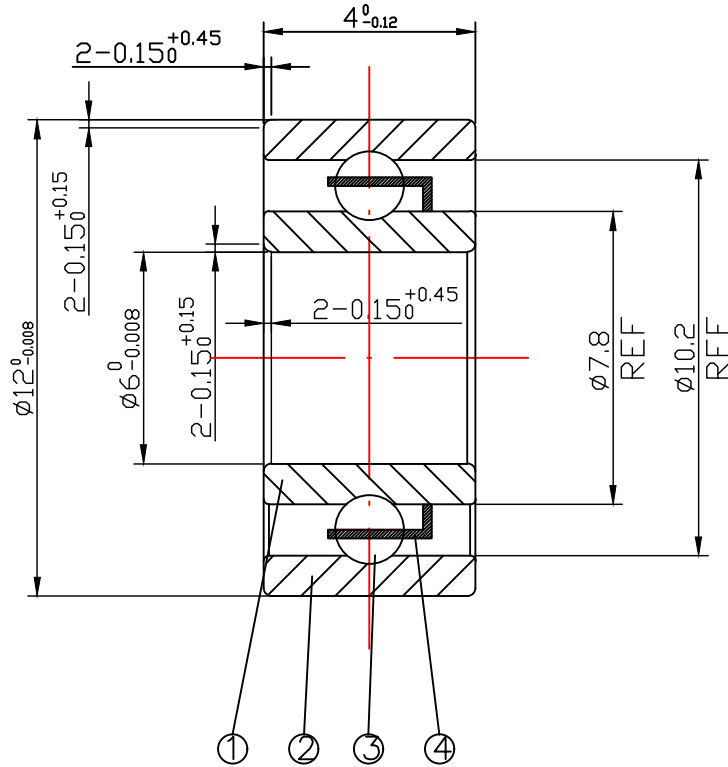

DRAWING

CUSTOMER :

accept stamp

issue stamp

BRAND: ZHY

ALL DIMENSIONS: mm

NOTIONS:

MARKER	PLACES	BEFORE	REVISER	REVISION DATE

NO.	PARTS	MATERIAL	QUANTITY	REMARKS
1	INNER RING	GCr15	1	
2	OUTER RING	GCr15	1	
3	BALLS	GCr15	9-ø1.588	
4	RETAINER	Ocr19Ni10	1	

LOAD RATING STATIC: COr: 327N

LOAD RATING DYNAMIC: Cr: 775 N

RADIAL PLAY: C0: 0.002-0.013

TOLERANCES: ABEC-1

CUSTOMER SIZE:

SIZE: MR126

庄宏亿  
2024-7-8  
陈晶晶

庄宏亿  
2024-7-8  
陈丹央

庄宏亿  
2024-7-8  
周宝君

DRAWING NO. : QAJ/TR24347

draw