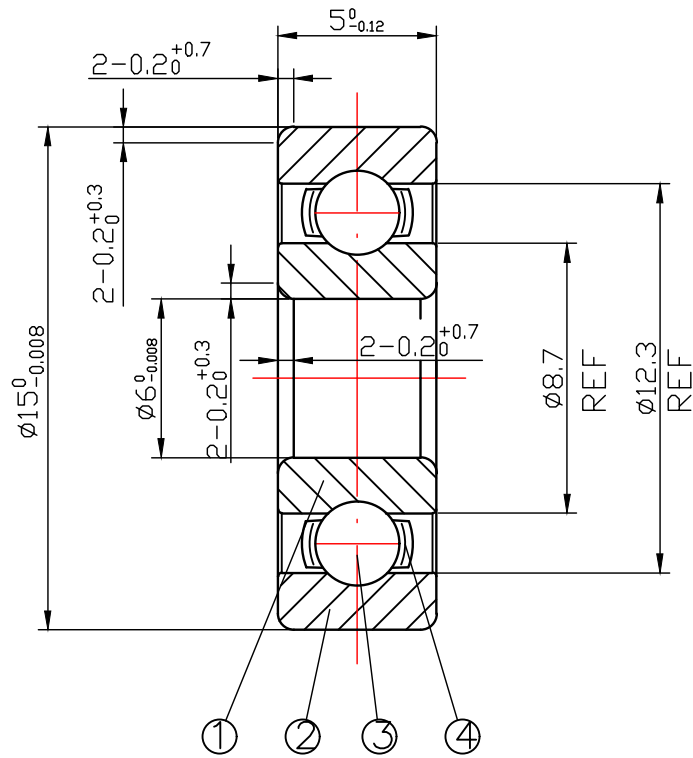

DRAWING

CUSTOMER :

accept stamp

issue stamp

BRAND: ZHY

ALL DIMENSIONS: mm

NOTIONS:

MARKER	PLACES	BEFORE	REVISER	REVISION DATE

NO.	PARTS	MATERIAL	QUANTITY	REMARKS
1	INNER RING	GCr15	1	
2	OUTER RING	GCr15	1	
3	BALLS	GCr15	8- $\phi$ 2.381	
4	RETAINER	SPCC	1	

LOAD RATING STATIC: COr: 599 N

LOAD RATING DYNAMIC: Cr: 1470 N

RADIAL PLAY:  
C0: 0.002-0.013

TOLERANCES: ABEC-1

CUSTOMER SIZE:

SIZE:  
696

DRAWING NO. : QAJ/TR24325

庄宏亿  
2024-7-8  
陈晶晶

庄宏亿  
2024-7-8  
陈丹央

庄宏亿  
2024-7-8  
周宝君

draw