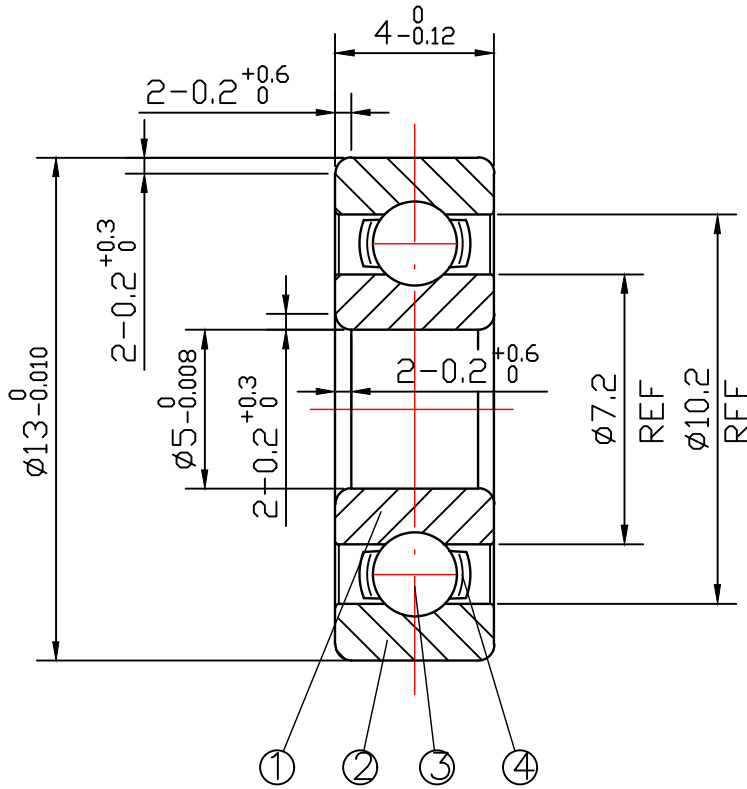

DRAWING

CUSTOMER :

accept stamp

issue stamp

BRAND: ZHY

ALL DIMENSIONS: mm

MARKER	PLACES	BEFORE	REVISER	REVISION DATE

NOTIONS:

NO.	PARTS	MATERIAL	QUANTITY	REMARKS
1	INNER RING	GCr15	1	
2	OUTER RING	GCr15	1	
3	BALLS	GCr15	8- $\phi 2.000$	
4	RETAINER	SPCC	1	

LOAD RATING STATIC: COr: 422 N

LOAD RATING DYNAMIC: Cr: 1070 N

RADIAL PLAY: C0: 0.002-0.013

TOLERANCES: ABEC-1

CUSTOMER SIZE:

SIZE: 695

庄宏亿
2024-7-8
陈晶晶

庄宏亿
2024-7-8
陈丹央

庄宏亿
2024-7-8
周宝君

DRAWING NO. : QAJ/TR24324

draw