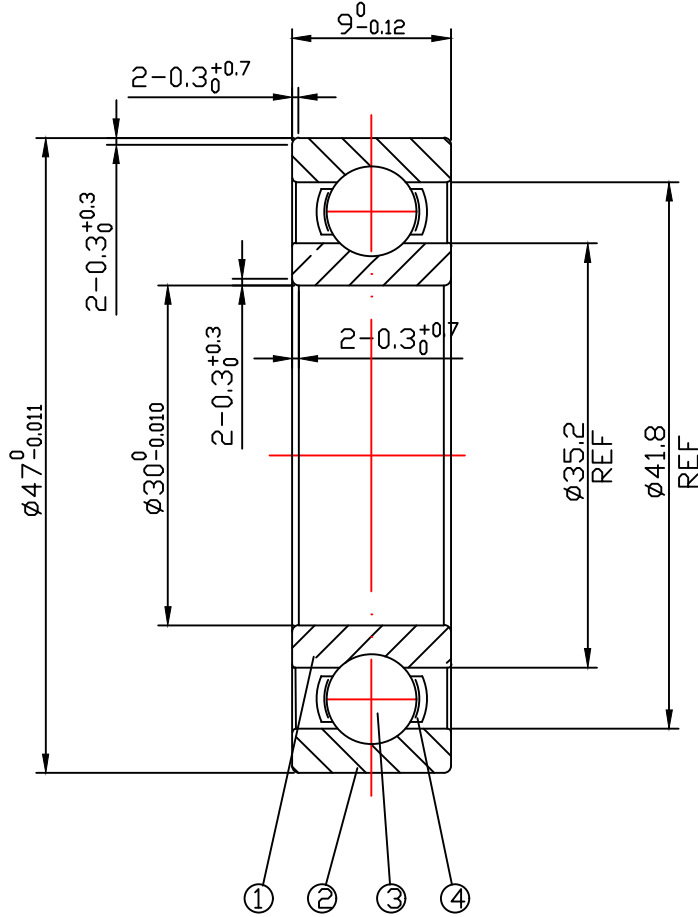

DRAWING

CUSTOMER :

accept stamp

issue stamp

BRAND: ZHY

ALL DIMENSIONS: mm

MARKER	PLACES	BEFORE	REVISER	REVISION DATE

NOTIONS:

NO.	PARTS	MATERIAL	QUANTITY	REMARKS
1	INNER RING	GCr15	1	
2	OUTER RING	GCr15	1	
3	BALLS	GCr15	14-Ø4.763	
4	RETAINER	SPCC	1	

LOAD RATING STATIC: COr: 5050 N

LOAD RATING DYNAMIC: Cr: 7200 N

RADIAL PLAY: C0: 0.005-0.020

TOLERANCES: ABEC-1

CUSTOMER SIZE:

SIZE: 6906

庄宏亿  
2024-7-8  
陈晶晶

庄宏亿  
2024-7-8  
陈丹央

庄宏亿  
2024-7-8  
周宝君

DRAWING NO. : QAJ/TR24335

draw