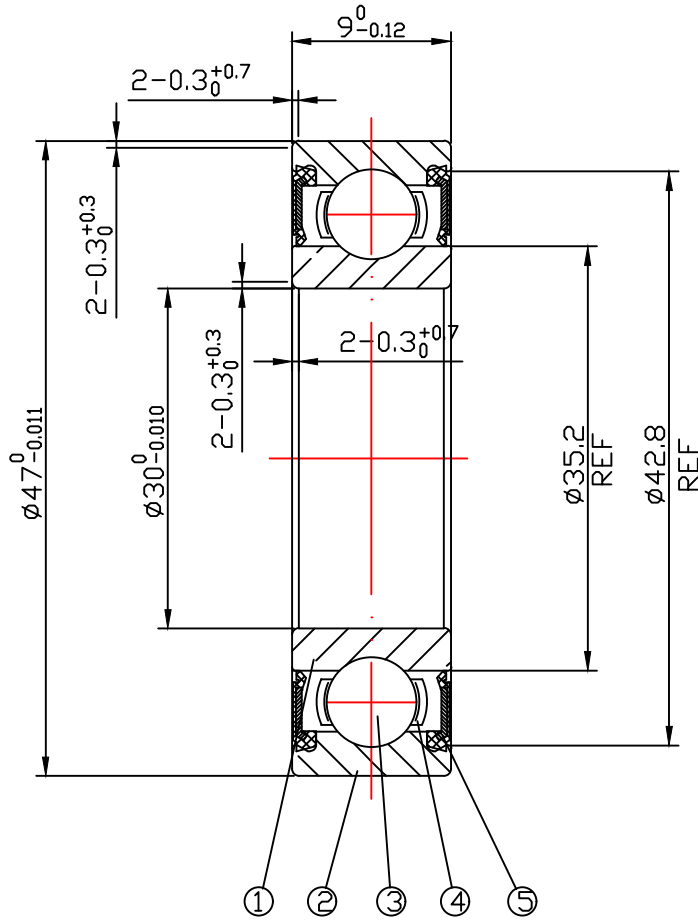

DRAWING

CUSTOMER :

accept stamp

issue stamp

BRAND: ZHY

ALL DIMENSIONS: mm

NOTIONS:

MARKER PLACES BEFORE REVISER REVISION DATE

NO.	PARTS	MATERIAL	QUANTITY	REMARKS
1	INNER RING	GCr15	1	
2	OUTER RING	GCr15	1	
3	BALLS	GCr15	14- ϕ 4.763	
4	RETAINER	SPCC	1	
5	SEAL	NBR	2	

LOAD RATING STATIC: COr: 5050 N

LOAD RATING DYNAMIC: Cr: 7200 N

RADIAL PLAY: C0: 0.005-0.020

TOLERANCES: ABEC-1

CUSTOMER SIZE:

SIZE: 6906-2RS

庄宏亿
2024-5-17
陈晶晶

庄宏亿
2024-5-17
陈丹央

庄宏亿
2024-5-17
周宝君

DRAWING NO. : QAJ/TR24143