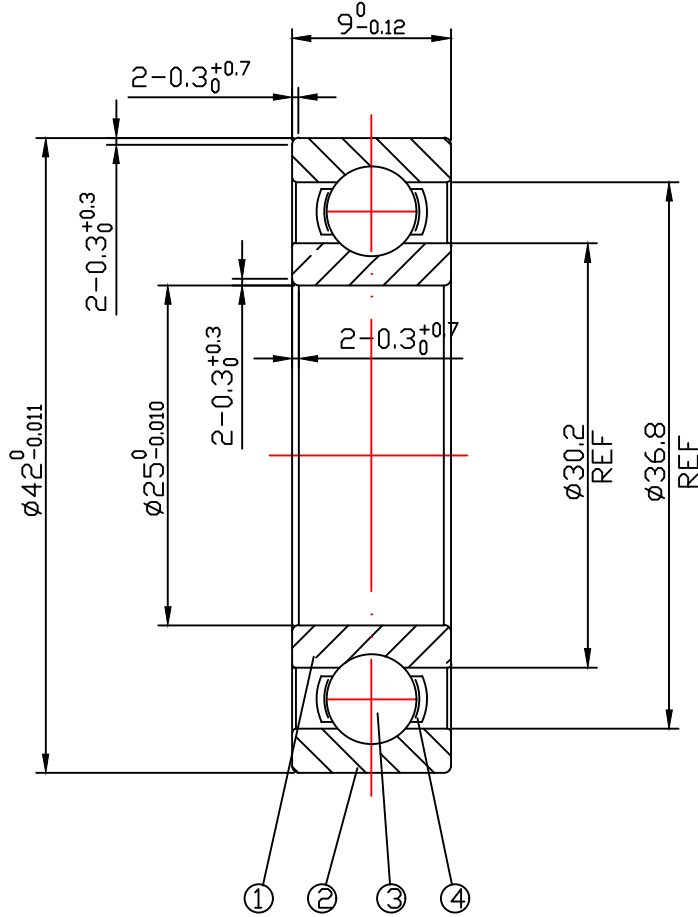

DRAWING

CUSTOMER :

accept stamp

issue stamp

BRAND: ZHY

ALL DIMENSIONS: mm

MARKER	PLACES	BEFORE	REVISER	REVISION DATE

NOTIONS:

NO.	PARTS	MATERIAL	QUANTITY	REMARKS
1	INNER RING	GCr15	1	
2	OUTER RING	GCr15	1	
3	BALLS	GCr15	12-Ø4.763	
4	RETAINER	SPCC	1	

LOAD RATING STATIC: COr: 4190 N

LOAD RATING DYNAMIC: Cr: 6650 N

RADIAL PLAY: C0: 0.005-0.020

TOLERANCES: ABEC-1

CUSTOMER SIZE:

SIZE: 6905

庄宏亿  
2024-7-8  
陈晶晶

庄宏亿  
2024-7-8  
陈丹央

庄宏亿  
2024-7-8  
周宝君

DRAWING NO. : QAJ/TR24334

draw