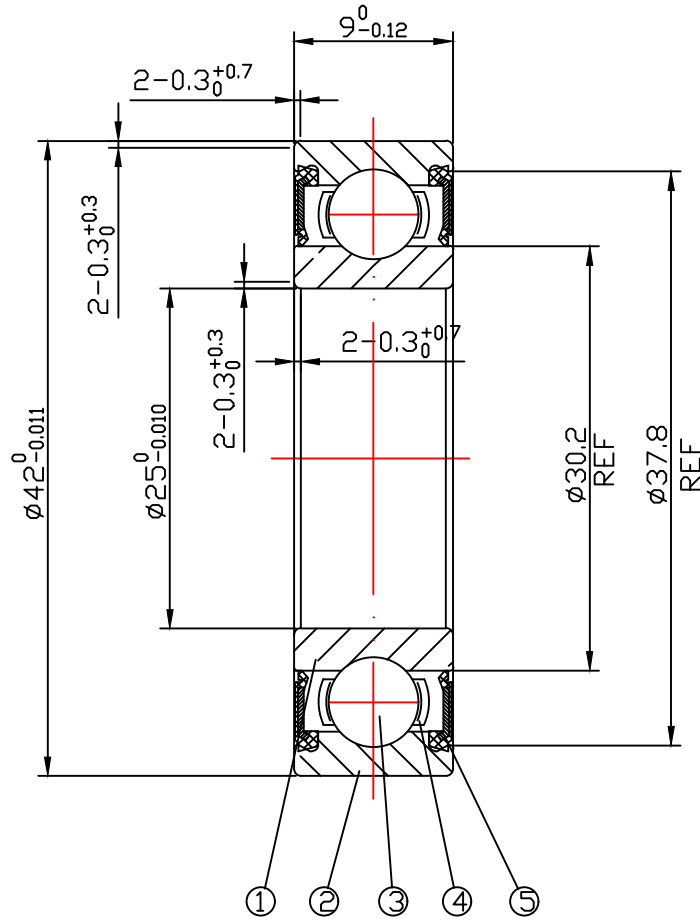

DRAWING

CUSTOMER :

accept stamp

issue stamp

BRAND: ZHY

ALL DIMENSIONS: mm

NOTIONS:

MARKER	PLACES	BEFORE	REVISER	REVISION DATE

NO.	PARTS	MATERIAL	QUANTITY	REMARKS
1	INNER RING	GCr15	1	
2	OUTER RING	GCr15	1	
3	BALLS	GCr15	12- ϕ 4.763	
4	RETAINER	SPCC	1	
5	SEAL	NBR	2	

LOAD RATING STATIC: COr: 4190 N

LOAD RATING DYNAMIC: Cr: 6650 N

RADIAL PLAY:
C0: 0.005-0.020

TOLERANCES: ABEC-1

CUSTOMER SIZE:

SIZE:
6905-2RS

DRAWING NO. : QAJ/TR24142

庄宏亿
2024-5-17
陈晶晶

庄宏亿
陈丹央

庄宏亿
2024-5-17
周宝君