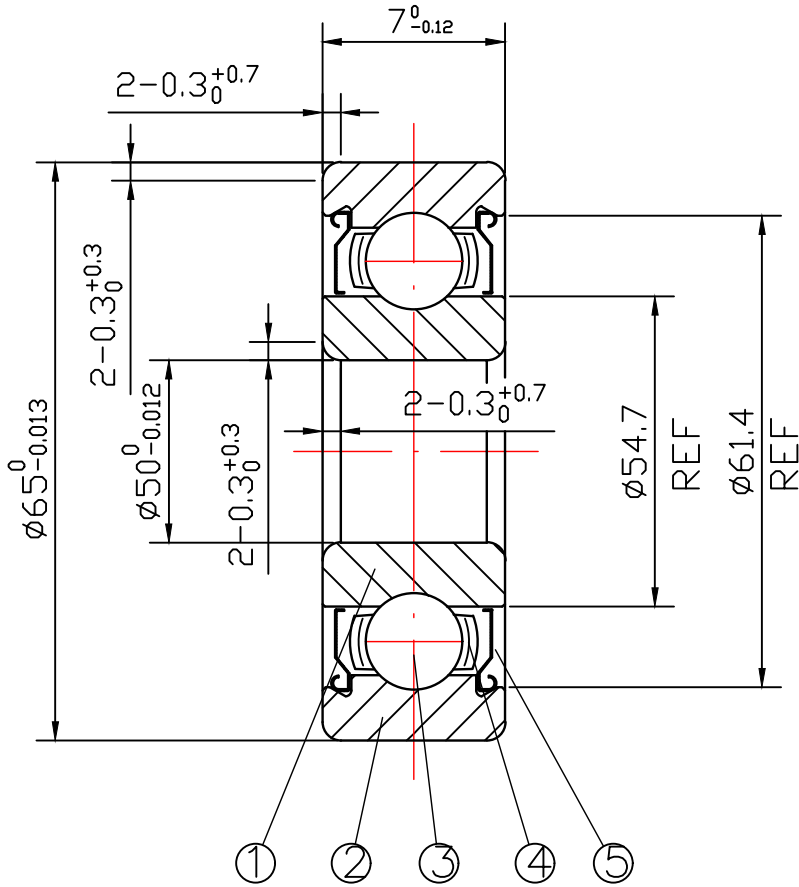

DRAWING

CUSTOMER :

accept stamp

issue stamp

BRAND: ZHY

ALL DIMENSIONS: mm

MARKER	PLACES	BEFORE	REVISER	REVISION DATE

NOTIONS:

NO.	PARTS	MATERIAL	QUANTITY	REMARKS
1	INNER RING	GCr15	1	
2	OUTER RING	GCr15	1	
3	BALLS	GCr15	24-ø3.969	
4	RETAINER	SPCC	1	
5	SHIELD	SPTE	2	

LOAD RATING STATIC: COr: 6080 N

LOAD RATING DYNAMIC: Cr: 6600 N

RADIAL PLAY: C0: 0.006-0.023

TOLERANCES: ABEC-1

CUSTOMER SIZE:

SIZE: 6810ZZ

庄宏亿
2023-11-13
陈晶晶

庄宏亿
2023-11-13
陈丹央

庄宏亿
2023-11-13
周宝君

DRAWING NO. : QAJ/TR23279