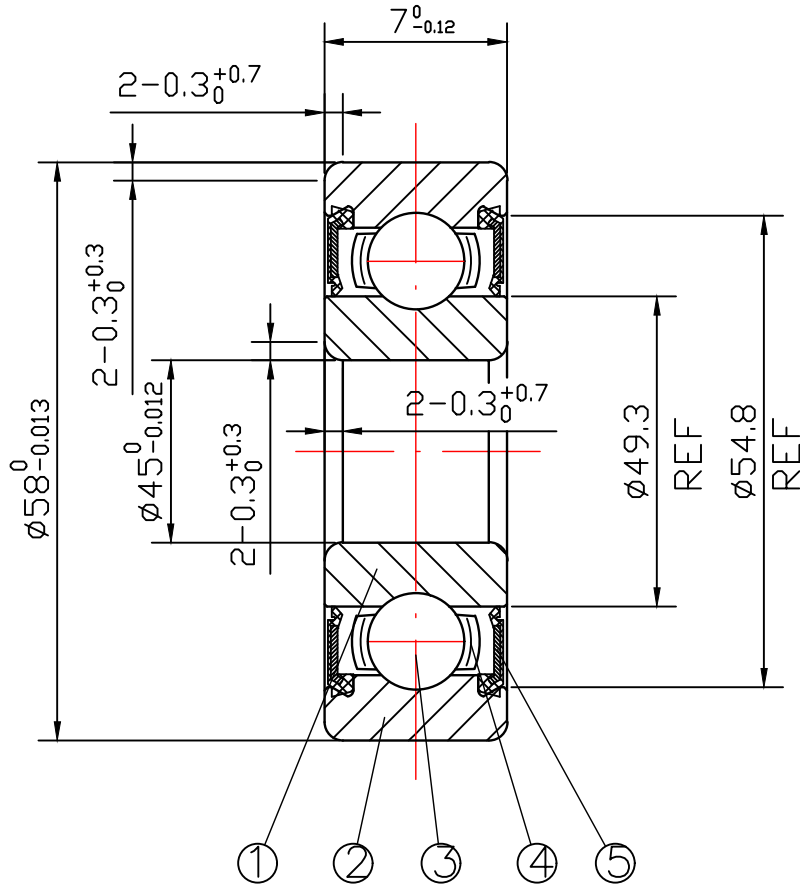

DRAWING

CUSTOMER :

accept stamp

issue stamp

BRAND: ZHY

ALL DIMENSIONS: mm

MARKER	PLACES	BEFORE	REVISER	REVISION DATE	

NOTIONS:

NO.	PARTS	MATERIAL	QUANTITY	REMARKS
1	INNER RING	GCr15	1	
2	OUTER RING	GCr15	1	
3	BALLS	GCr15	27- ϕ 3.175	
4	RETAINER	SPCC	1	
5	SEAL	NBR	2	

LOAD RATING STATIC: COr: 4320 N

LOAD RATING DYNAMIC: Cr: 4590 N

RADIAL PLAY: C0: 0.006-0.023

TOLERANCES: ABEC-1

CUSTOMER SIZE:

SIZE: 6809-2RS

庄宏亿
2024-5-17
陈晶晶

庄宏亿
2024-5-17
陈丹央

庄宏亿
2024-5-17
周宝君

DRAWING NO. : QAJ/TR24122