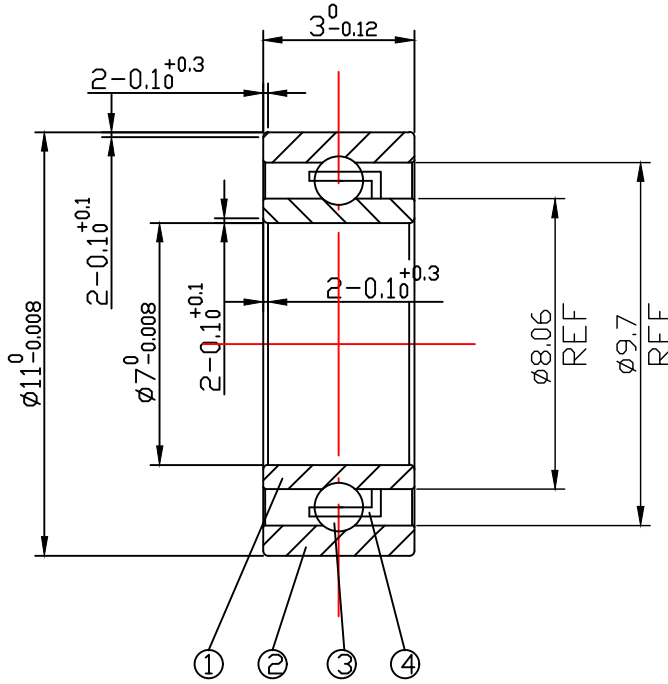

DRAWING

CUSTOMER :

accept stamp

issue stamp

BRAND: ZHY

ALL DIMENSIONS: mm

MARKER	PLACES	BEFORE	REVISER	REVISION DATE

NOTIONS:

NO.	PARTS	MATERIAL	QUANTITY	REMARKS
1	INNER RING	GCr15	1	
2	OUTER RING	GCr15	1	
3	BALLS	GCr15	9-ø1.200	
4	RETAINER	06Cr19Ni10	1	

LOAD RATING STATIC: COr: 202 N

LOAD RATING DYNAMIC: Cr: 455 N

RADIAL PLAY: C0: 0.002-0.013

TOLERANCES: ABEC-1

CUSTOMER SIZE:

SIZE: 677

庄宏亿
2024-7-4
陈晶晶

庄宏亿
2024-7-4
陈丹央

庄宏亿
2024-7-4
周宝君

DRAWING NO. : QAJ/TR24296

draw