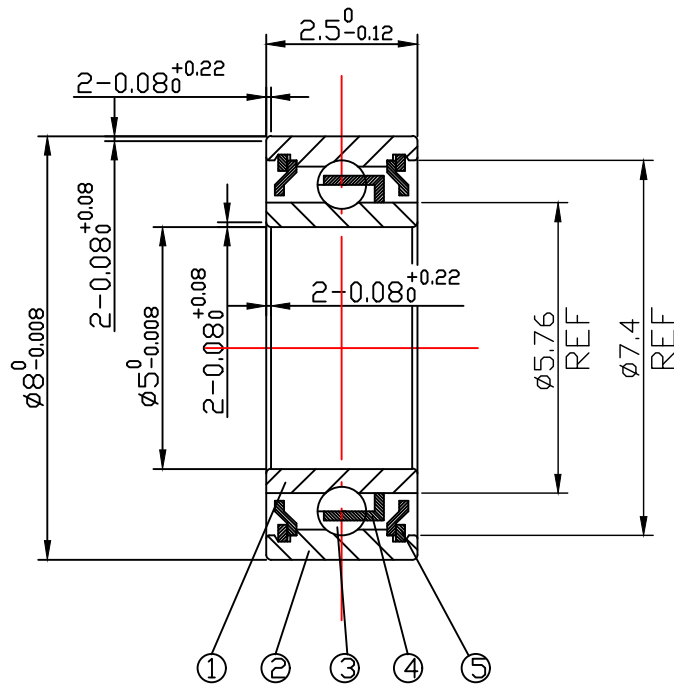

DRAWING

CUSTOMER :

accept stamp

issue stamp

BRAND: ZHY

ALL DIMENSIONS: mm

NOTIONS:

MARKER	PLACES	BEFORE	REVISER	REVISION DATE

NO.	PARTS	MATERIAL	QUANTITY	REMARKS	LOAD RATING STATIC: COr: 90 N
1	INNER RING	GCr15	1		LOAD RATING DYNAMIC: Cr: 210 N
2	OUTER RING	GCr15	1		RADIAL PLAY: C0: 0.002-0.013
3	BALLS	GCr15	9- $\phi 0.800$		TOLERANCES: ABEC-1
4	RETAINER	O6Cr19Ni10	1		CUSTOMER SIZE:
5	SHIELD	O6Cr19Ni10	2		SIZE: 675ZZ
					DRAWING NO. : QAJ/TR23257
					ZHY NINGBO CHUANG HON YI BEARING CO.,LTD.