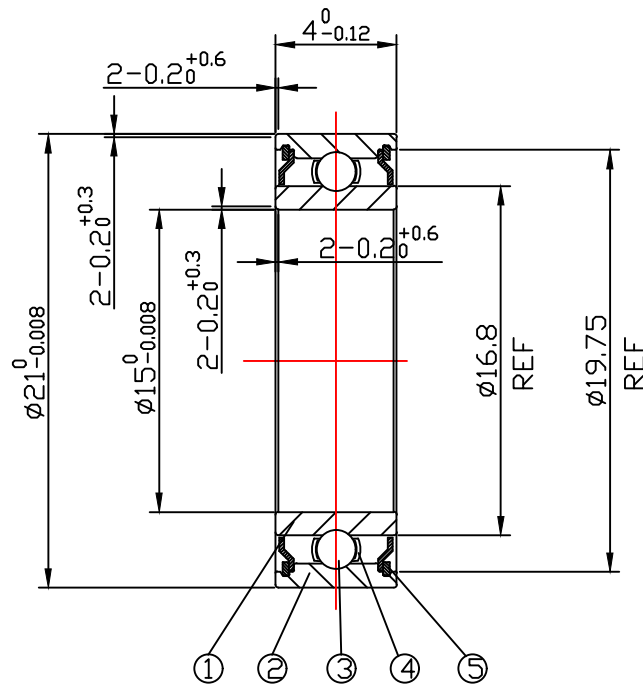

DRAWING

CUSTOMER :

accept stamp

issue stamp

BRAND: ZHY

ALL DIMENSIONS: mm

NOTIONS:

MARKER	PLACES	BEFORE	REVISER	REVISION DATE

NO.	PARTS	MATERIAL	QUANTITY	REMARKS	LOAD RATING STATIC: COr: 493 N
1	INNER RING	GCr15	1		LOAD RATING DYNAMIC: Cr: 827 N
2	OUTER RING	GCr15	1		RADIAL PLAY: C0: 0.003-0.018
3	BALLS	GCr15	12- $\phi 1.588$		TOLERANCES: ABEC-1
4	RETAINER	SPCC	1		CUSTOMER SIZE:
5	SHIELD	06Cr19Ni10	2		SIZE: 6702ZZ
					DRAWING NO. : QAJ/TR23304
					ZHY NINGBO CHUANG HON YI BEARING CO.,LTD.