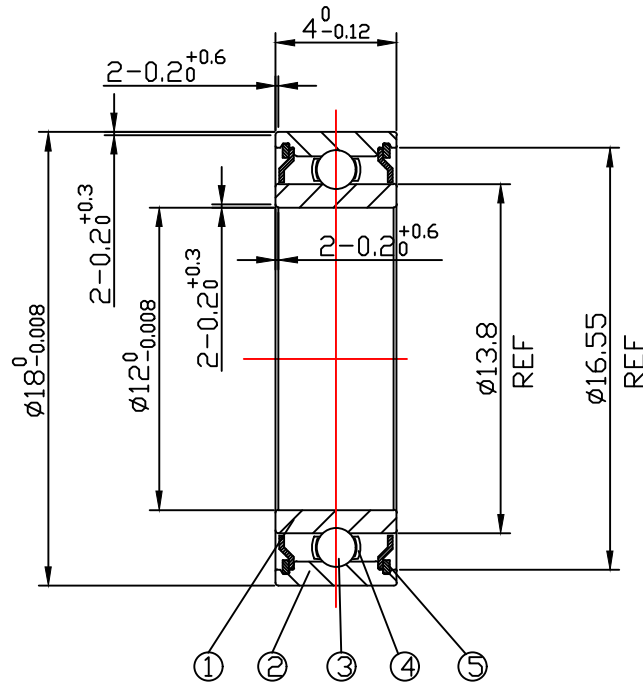

DRAWING

CUSTOMER :

accept stamp

issue stamp

BRAND: ZHY

ALL DIMENSIONS: mm

NOTIONS:

MARKER	PLACES	BEFORE	REVISER	REVISION DATE

NO.	PARTS	MATERIAL	QUANTITY	REMARKS	LOAD RATING STATIC: COr: 528 N
1	INNER RING	GCr15	1		LOAD RATING DYNAMIC: Cr: 935 N
2	OUTER RING	GCr15	1		RADIAL PLAY: C0: 0.003-0.018
3	BALLS	GCr15	13- ϕ 1.588		TOLERANCES: ABEC-1
4	RETAINER	SPCC	1		CUSTOMER SIZE:
5	SHIELD	06Cr19Ni10	2		SIZE: 6701ZZ
					DRAWING NO. : QAJ/TR23262
					ZHY NINGBO CHUANG HON YI BEARING CO.,LTD.