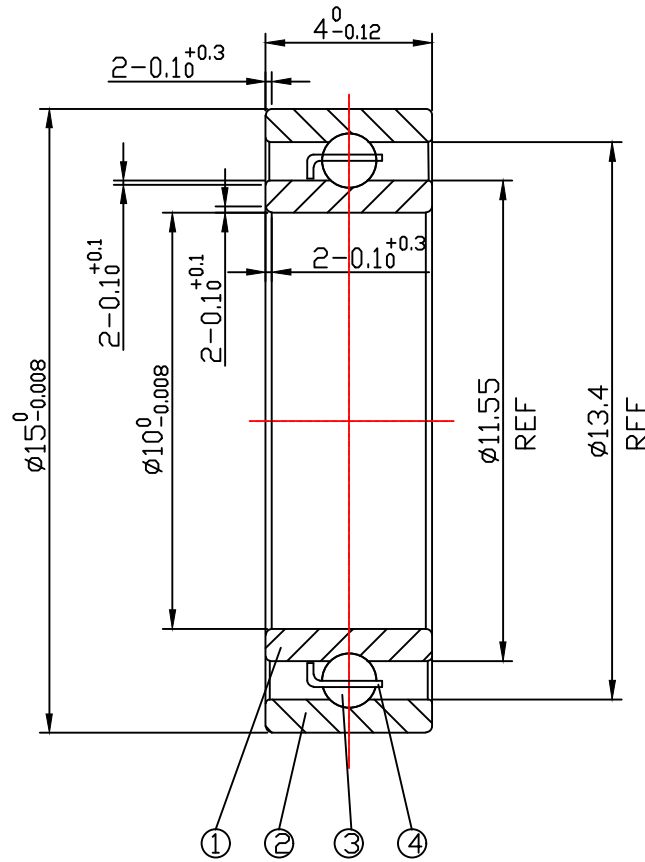

DRAWING

CUSTOMER :

accept stamp

issue stamp

BRAND: ZHY

ALL DIMENSIONS: mm

NOTIONS:

MARKER	PLACES	BEFORE	REVISER	REVISION DATE

NO.	PARTS	MATERIAL	QUANTITY	REMARKS
1	INNER RING	GCr15	1	
2	OUTER RING	GCr15	1	
3	BALLS	GCr15	11- ϕ 1.300	
4	RETAINER	06Cr19Ni10	1	

LOAD RATING STATIC: COr: 305 N

LOAD RATING DYNAMIC: Cr: 572 N

RADIAL PLAY:
C0: 0.002-0.013

TOLERANCES: ABEC-1

CUSTOMER SIZE:

SIZE:
6700

DRAWING NO. : QAJ/TR24304

庄宏亿
2024-7-5
陈晶晶

庄宏亿
2024-7-5
陈丹央

庄宏亿
2024-7-5
周宝君

draw