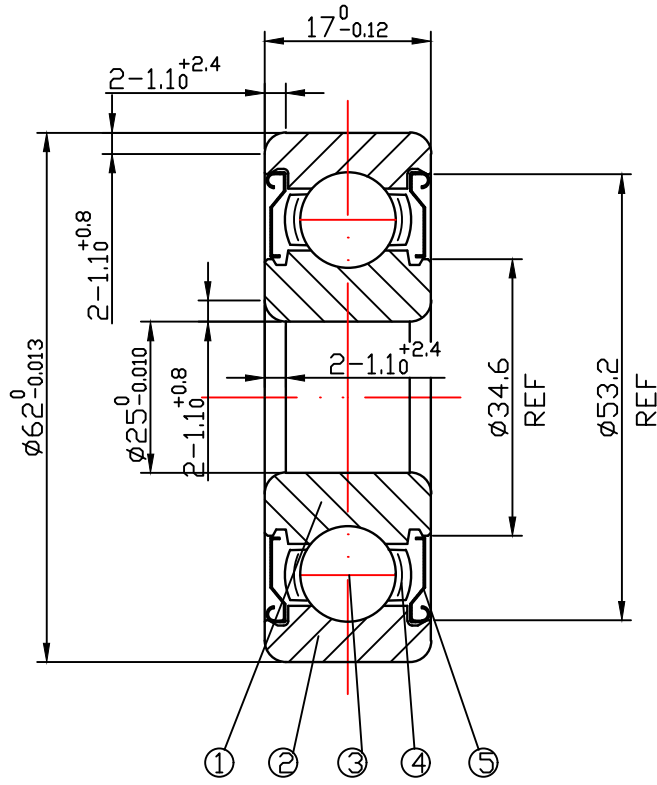

DRAWING

CUSTOMER :

accept stamp

issue stamp

BRAND: ZHY

ALL DIMENSIONS: mm

NOTIONS:

MARKER	PLACES	BEFORE	REVISER	REVISION DATE

NO.	PARTS	MATERIAL	QUANTITY	REMARKS
1	INNER RING	GCr15	1	
2	OUTER RING	GCr15	1	
3	BALLS	GCr15	7-ø11.5	
4	RETAINER	SPCC	1	
5	SHIELD	SPTe	2	

LOAD RATING STATIC: COr: 11570 N

LOAD RATING DYNAMIC: Cr: 22460 N

RADIAL PLAY: C0: 0.005-0.020

TOLERANCES: ABEC-1

CUSTOMER SIZE:

SIZE: 6305ZZ

DRAWING NO. : QAJ/TR23206

庄宏亿  
2023-11-13  
陈晶晶

庄宏亿  
2023-11-13  
陈丹央

庄宏亿  
2023-11-13  
周宝君