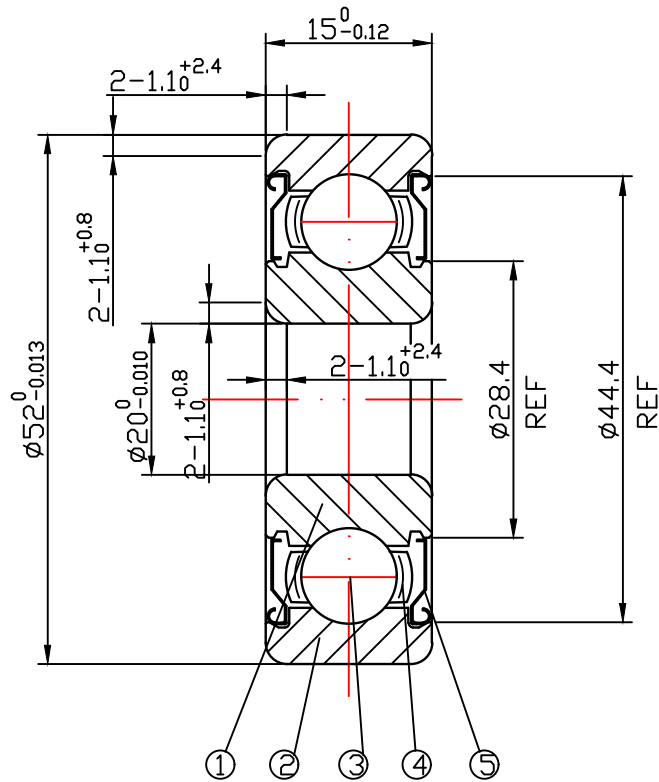

DRAWING

CUSTOMER :

accept stamp

issue stamp

BRAND: ZHY

ALL DIMENSIONS: mm

NOTIONS:

MARKER	PLACES	BEFORE	REVISER	REVISION DATE

NO.	PARTS	MATERIAL	QUANTITY	REMARKS
1	INNER RING	GCr15	1	
2	OUTER RING	GCr15	1	
3	BALLS	GCr15	7- ϕ 9.525	
4	RETAINER	SPCC	1	
5	SHIELD	SPTF	2	

LOAD RATING STATIC: COr: 7930 N

LOAD RATING DYNAMIC: Cr: 16000 N

RADIAL PLAY:
C0: 0.005-0.020

TOLERANCES: ABEC-1

CUSTOMER SIZE:

SIZE:
6304ZZ

DRAWING NO. : QAJ/TR23205

庄宏亿
2023-11-13
陈晶晶

庄宏亿
2023-11-13
陈丹央

庄宏亿
2023-11-13
周宝君