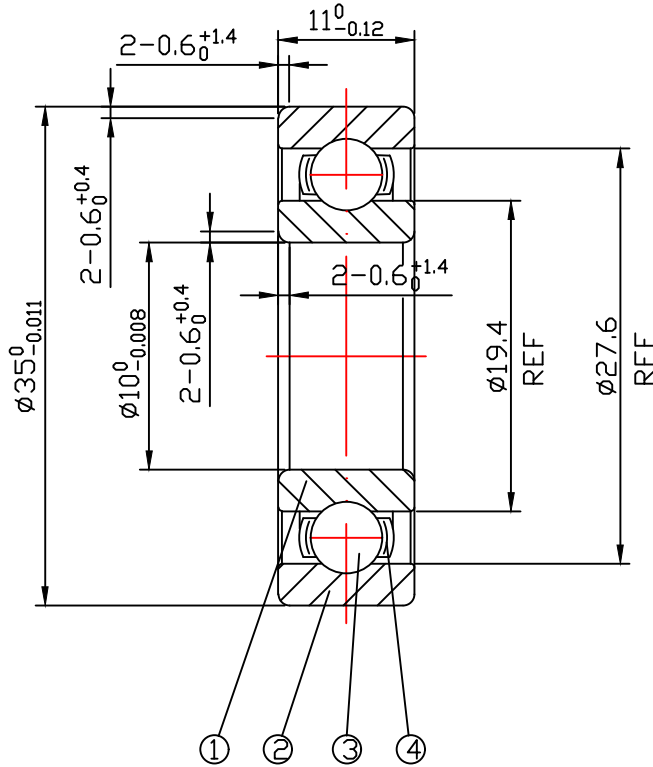

DRAWING

CUSTOMER :

accept stamp

issue stamp

BRAND: ZHY

ALL DIMENSIONS: mm

NOTIONS:

MARKER	PLACES	BEFORE	REVISER	REVISION DATE

NO.	PARTS	MATERIAL	QUANTITY	REMARKS
1	INNER RING	GCr15	1	
2	OUTER RING	GCr15	1	
3	BALLS	GCr15	7-ø6.35	
4	RETAINER	SPCC	1	

LOAD RATING STATIC: COr: 3470 N

LOAD RATING DYNAMIC: Cr: 7640 N

RADIAL PLAY: C0: 0.002-0.013

TOLERANCES: ABEC-1

CUSTOMER SIZE:

SIZE: 6300

庄宏亿  
2024-7-4  
陈晶晶

庄宏亿  
2024-7-4  
陈丹央

庄宏亿  
2024-7-4  
周宝君

DRAWING NO. : QAJ/TR24285

draw