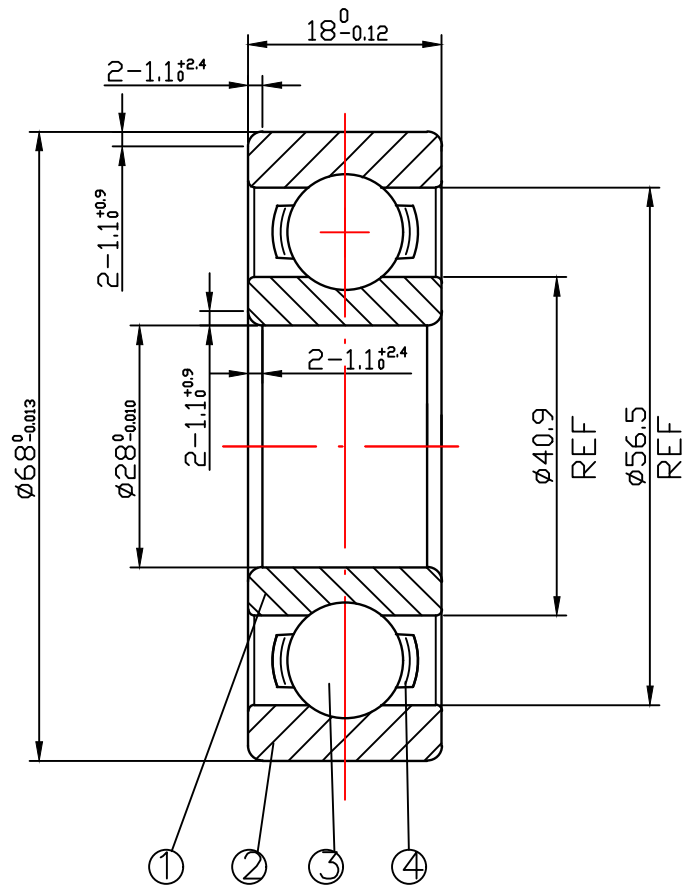

DRAWING

CUSTOMER :

accept stamp

issue stamp

BRAND: ZHY

ALL DIMENSIONS: mm

NOTIONS:

MARKER	PLACES	BEFORE	REVISER	REVISION DATE

NO.	PARTS	MATERIAL	QUANTITY	REMARKS
1	INNER RING	GCr15	1	
2	OUTER RING	GCr15	1	
3	BALLS	GCr15	8- $\phi 11.5$	
4	RETAINER	SPCC	1	

LOAD RATING STATIC: COr: 13960N

LOAD RATING DYNAMIC: Cr: 25020N

RADIAL PLAY:  
C0: 0.005-0.020

TOLERANCES: ABEC-1

CUSTOMER SIZE:

SIZE:

63/28

DRAWING NO. : QAJ/TR24269

庄宏亿  
2024-7-3  
陈晶晶

庄宏亿  
2024-7-3  
陈丹央

庄宏亿  
2024-7-3  
周宝君