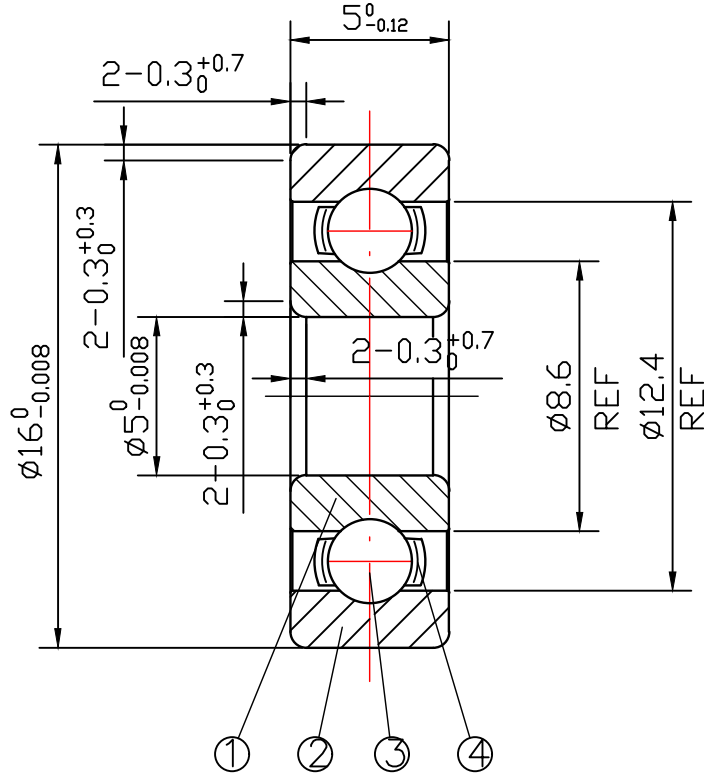

DRAWING

CUSTOMER :

accept stamp

issue stamp

BRAND: ZHY

ALL DIMENSIONS: mm

MARKER	PLACES	BEFORE	REVISER	REVISION DATE

NOTIONS:

NO.	PARTS	MATERIAL	QUANTITY	REMARKS
1	INNER RING	GCr15	1	
2	OUTER RING	GCr15	1	
3	BALLS	GCr15	8-ø2.381	
4	RETAINER	SPCC	1	

LOAD RATING STATIC: COr: 599 N

LOAD RATING DYNAMIC: Cr: 1470 N

RADIAL PLAY: C0: 0.002-0.013

TOLERANCES: ABEC-1

CUSTOMER SIZE:

SIZE: 625

庄宏亿
2024-7-1
陈晶晶

庄宏亿
2024-7-1
陈丹央

庄宏亿
2024-7-1
周宝君

DRAWING NO. : QAJ/TR24252

draw