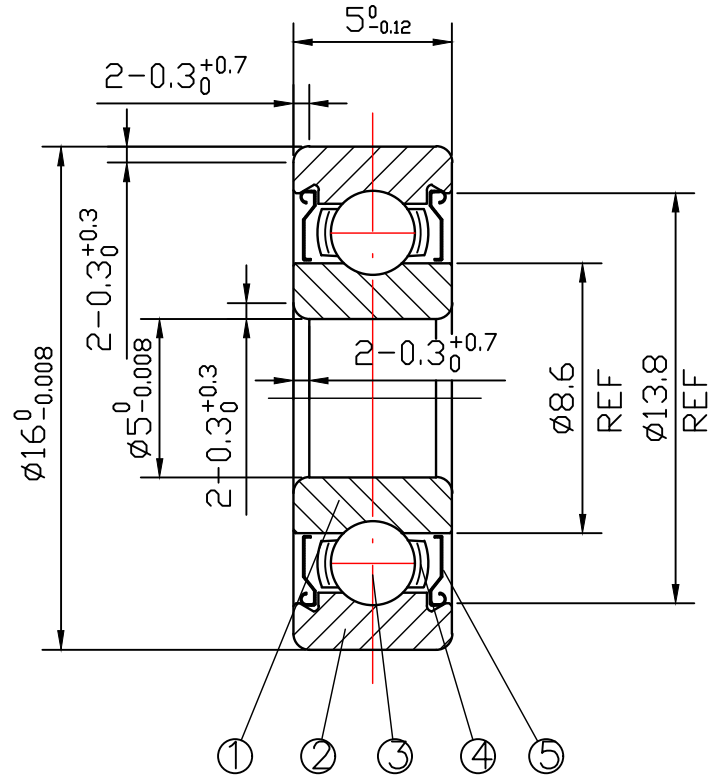

DRAWING

CUSTOMER :

accept stamp

issue stamp

BRAND: ZHY

ALL DIMENSIONS: mm

NOTIONS:

MARKER	PLACES	BEFORE	REVISER	REVISION DATE

NO.	PARTS	MATERIAL	QUANTITY	REMARKS	LOAD RATING STATIC: COr: 599 N
1	INNER RING	GCr15	1		LOAD RATING DYNAMIC: Cr: 1470 N
2	OUTER RING	GCr15	1		RADIAL PLAY: C0: 0.002-0.013
3	BALLS	GCr15	8- ϕ 2.381		TOLERANCES: ABEC-1
4	RETAINER	SPCC	1		CUSTOMER SIZE:
5	SHIELD	SPTe	2		SIZE: 625ZZ
					DRAWING NO. : QAJ/TR23178
					ZHY NINGBO CHUANG HON YI BEARING CO.,LTD.