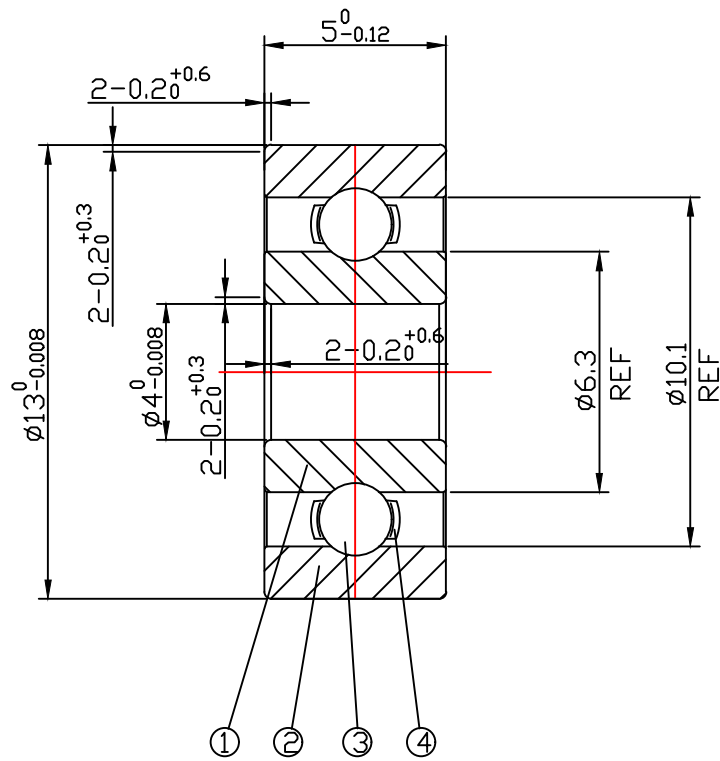

DRAWING

CUSTOMER :

accept stamp

issue stamp

BRAND: ZHY

ALL DIMENSIONS: mm

MARKER	PLACES	BEFORE	REVISER	REVISION DATE

NOTIONS:

NO.	PARTS	MATERIAL	QUANTITY	REMARKS
1	INNER RING	GCr15	1	
2	OUTER RING	GCr15	1	
3	BALLS	GCr15	6- ϕ 2.381	
4	RETAINER	SPCC	1	

LOAD RATING STATIC: COr: 401 N

LOAD RATING DYNAMIC: Cr: 1150 N

RADIAL PLAY:

C0: 0.002-0.013

TOLERANCES: ABEC-1

CUSTOMER SIZE:

SIZE:

624

庄宏亿
2024-7-1
陈晶晶

庄宏亿
2024-7-1
陈丹央

庄宏亿
2024-7-1
周宝君

DRAWING NO. : QAJ/TR24251