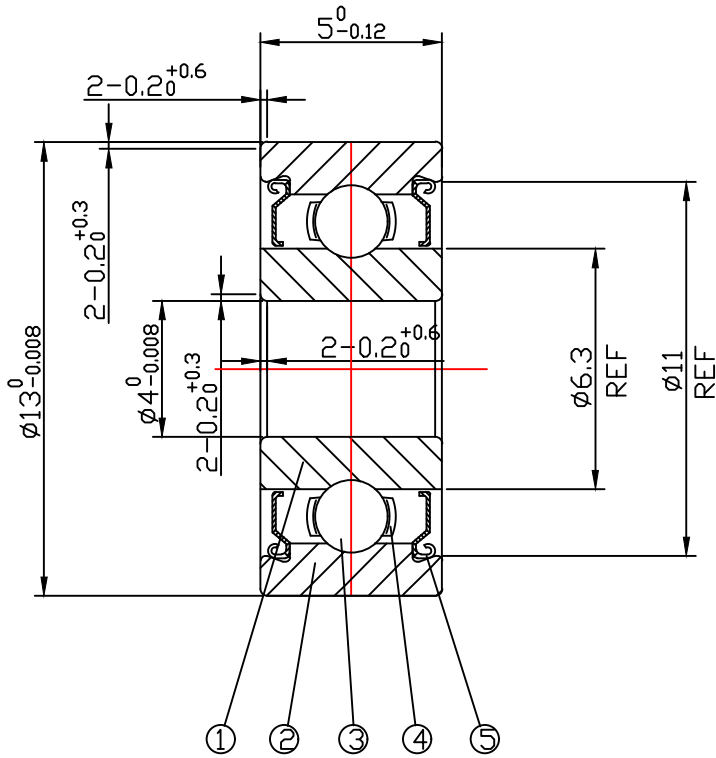

DRAWING

CUSTOMER :

accept stamp

issue stamp

BRAND: ZHY

ALL DIMENSIONS: mm

MARKER	PLACES	BEFORE	REVISER	REVISION DATE

NOTIONS:

NO.	PARTS	MATERIAL	QUANTITY	REMARKS
1	INNER RING	GCr15	1	
2	OUTER RING	GCr15	1	
3	BALLS	GCr15	6-φ2.381	
4	RETAINER	SPCC	1	
5	SHIELD	SPTe	2	

LOAD RATING STATIC: COr: 401 N

LOAD RATING DYNAMIC: Cr: 1150 N

RADIAL PLAY: C0: 0.002-0.013

TOLERANCES: ABEC-1

CUSTOMER SIZE:

SIZE: 624ZZ

庄宏亿
2023-11-13
陈晶晶

庄宏亿
2023-11-13
陈丹央

庄宏亿
2023-11-13
周宝君

DRAWING NO. : QAJ/TR23177