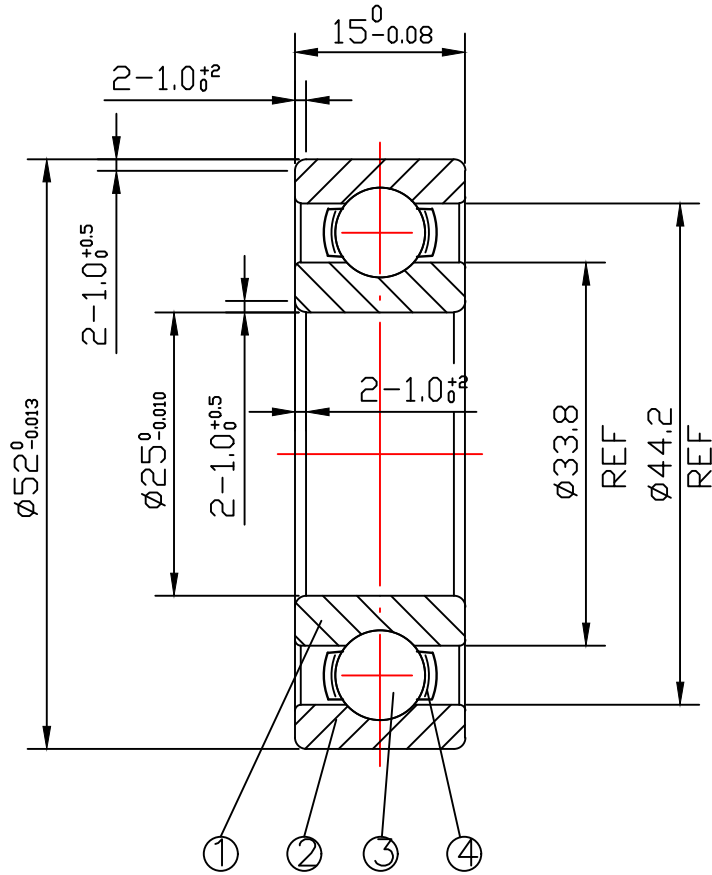

DRAWING

CUSTOMER :

accept stamp

issue stamp

BRAND: ZHY

ALL DIMENSIONS: mm

NOTIONS:

MARKER	PLACES	BEFORE	REVISER	REVISION DATE

NO.	PARTS	MATERIAL	QUANTITY	REMARKS
1	INNER RING	GCr15	1	
2	OUTER RING	GCr15	1	
3	BALLS	GCr15	9- $\phi 7.938$	
4	RETAINER	SPCC	1	

LOAD RATING STATIC: COr: 7930 N

LOAD RATING DYNAMIC: Cr: 14020 N

RADIAL PLAY:

C0: 0.005-0.020

TOLERANCES: ABEC-1

CUSTOMER SIZE:

SIZE:

6205

庄宏亿
2024-7-3
陈晶晶

庄宏亿
2024-7-3
陈丹央

庄宏亿
2024-7-3
周宝君