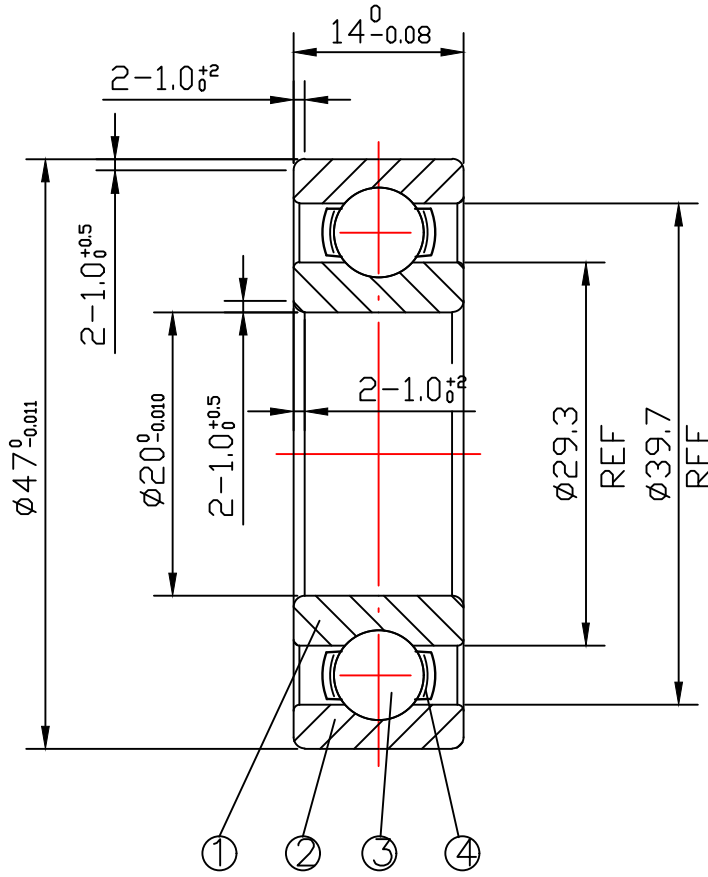

DRAWING

CUSTOMER :

accept stamp

issue stamp

BRAND: ZHY

ALL DIMENSIONS: mm

MARKER	PLACES	BEFORE	REVISER	REVISION DATE

NOTIONS:

NO.	PARTS	MATERIAL	QUANTITY	REMARKS
1	INNER RING	GCr15	1	
2	OUTER RING	GCr15	1	
3	BALLS	GCr15	8-ø7.938	
4	RETAINER	SPCC	1	

LOAD RATING STATIC: COr: 6650 N

LOAD RATING DYNAMIC: Cr: 12830 N

RADIAL PLAY: C0: 0.005-0.020

TOLERANCES: ABEC-1

CUSTOMER SIZE:

SIZE: 6204

庄宏亿
2024-7-3
陈晶晶

庄宏亿
2024-7-3
陈丹央

庄宏亿
2024-7-3
周宝君

DRAWING NO. : QAJ/TR24261

draw