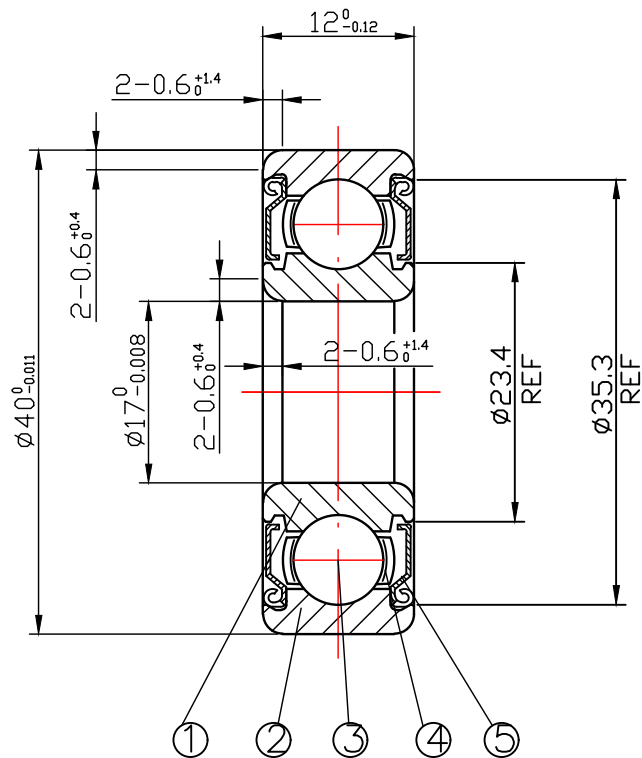

DRAWING

CUSTOMER :

accept stamp

issue stamp

BRAND: ZHY

ALL DIMENSIONS: mm

NOTIONS:

MARKER	PLACES	BEFORE	REVISER	REVISION DATE

NO.	PARTS	MATERIAL	QUANTITY	REMARKS
1	INNER RING	GCr15	1	
2	OUTER RING	GCr15	1	
3	BALLS	GCr15	8- ϕ 6.747	
4	RETAINER	SPCC	1	
5	SHIELD	SPTe	2	

LOAD RATING STATIC: COr: 4800 N

LOAD RATING DYNAMIC: Cr: 9580 N

RADIAL PLAY:
C0: 0.003-0.018

TOLERANCES: ABEC-1

CUSTOMER SIZE:

SIZE:
6203ZZ

DRAWING NO. : QAJ/TR23189

庄宏亿
2023-11-13
陈晶晶

庄宏亿
2023-11-13
陈丹央

庄宏亿
2023-11-13
周宝君