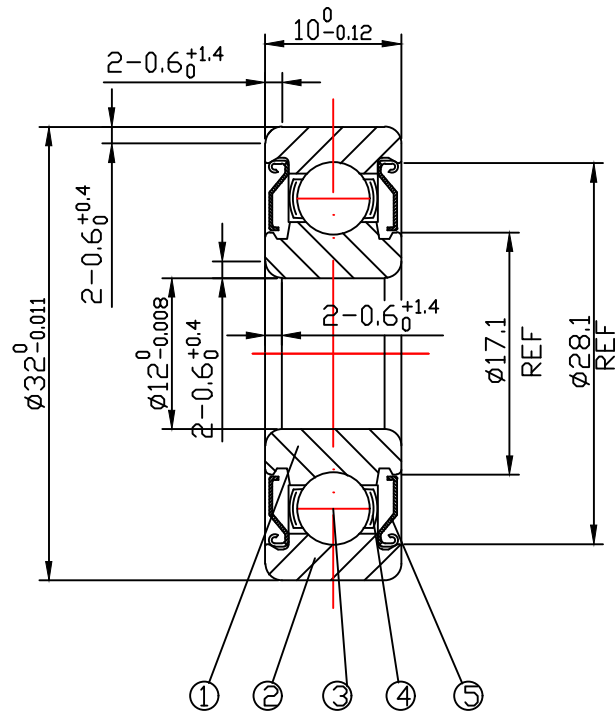

DRAWING

CUSTOMER :

accept stamp

issue stamp

BRAND: ZHY

ALL DIMENSIONS: mm

MARKER	PLACES	BEFORE	REVISER	REVISION DATE

NOTIONS:

NO.	PARTS	MATERIAL	QUANTITY	REMARKS
1	INNER RING	GCr15	1	
2	OUTER RING	GCr15	1	
3	BALLS	GCr15	7- ϕ 5.953	
4	RETAINER	SPCC	1	
5	SHIELD	SPTe	2	

LOAD RATING STATIC: COr: 3050 N

LOAD RATING DYNAMIC: Cr: 6800 N

RADIAL PLAY:

C0: 0.003-0.018

TOLERANCES: ABEC-1

CUSTOMER SIZE:

SIZE:

6201ZZ

DRAWING NO. : QAJ/TR23187

庄宏亿
2023-11-13
陈晶晶