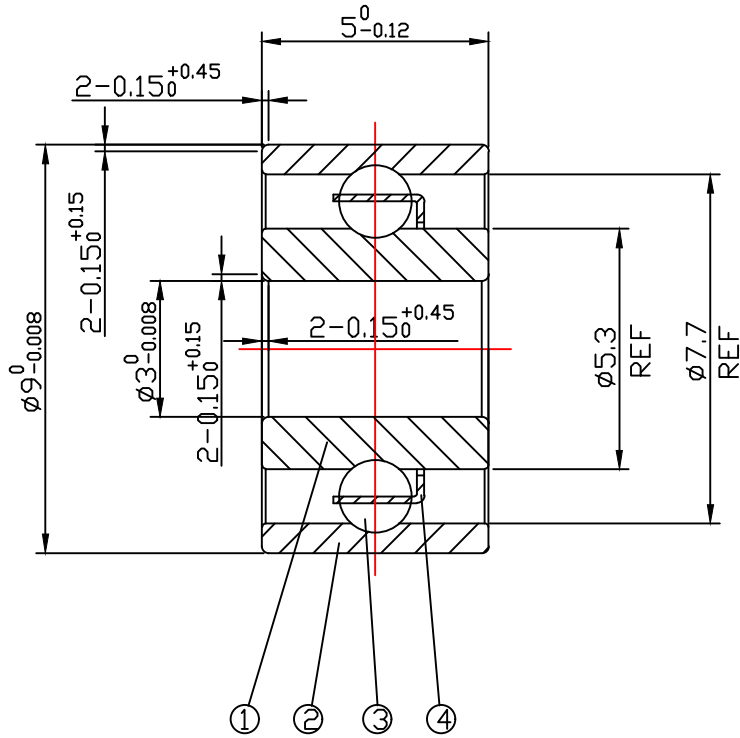

DRAWING

CUSTOMER :

accept stamp

issue stamp

BRAND: ZHY

ALL DIMENSIONS: mm

NOTIONS:

MARKER	PLACES	BEFORE	REVISER	REVISION DATE

NO.	PARTS	MATERIAL	QUANTITY	REMARKS
1	INNER RING	GCr15	1	
2	OUTER RING	GCr15	1	
3	BALLS	GCr15	7- $\phi 1.588$	
4	RETAINER	Ocr18Ni9	1	

LOAD RATING STATIC: COr: 229 N

LOAD RATING DYNAMIC: Cr: 645 N

RADIAL PLAY: C0: 0.002-0.013

TOLERANCES: ABEC-1

CUSTOMER SIZE:

SIZE: 603

庄宏亿
2024-4-24
陈晶晶

庄宏亿
2024-4-24
陈丹央

庄宏亿
2024-4-24
周宝君

DRAWING NO. : QAJ/TR24215

draw