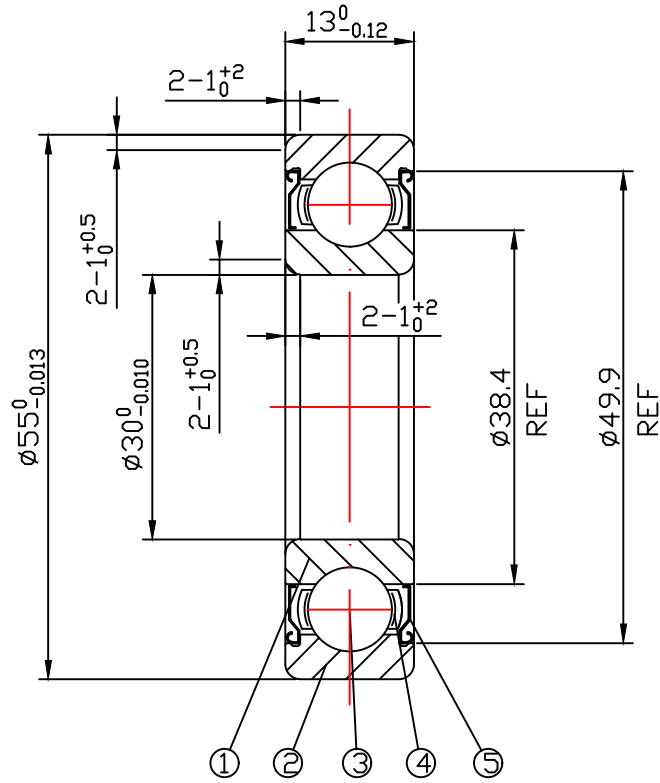

DRAWING

CUSTOMER :

accept stamp

issue stamp

BRAND: ZHY

ALL DIMENSIONS: mm

NOTIONS:

MARKER	PLACES	BEFORE	REVISER	REVISION DATE

NO.	PARTS	MATERIAL	QUANTITY	REMARKS
1	INNER RING	GCr15	1	
2	OUTER RING	GCr15	1	
3	BALLS	GCr15	11- ϕ 7.144	
4	RETAINER	SPCC	1	
5	SHIELD	SPTF	2	

LOAD RATING STATIC: COr: 8250 N

LOAD RATING DYNAMIC: Cr: 13240 N

RADIAL PLAY:
C0: 0.005-0.020

TOLERANCES: ABEC-1

CUSTOMER SIZE:

SIZE:
6006ZZ

DRAWING NO. : QAJ/TR23164

庄宏亿
2023-7-3
陈晶晶

庄宏亿
2023-7-3
陈丹央

庄宏亿
2023-7-3
周宝君