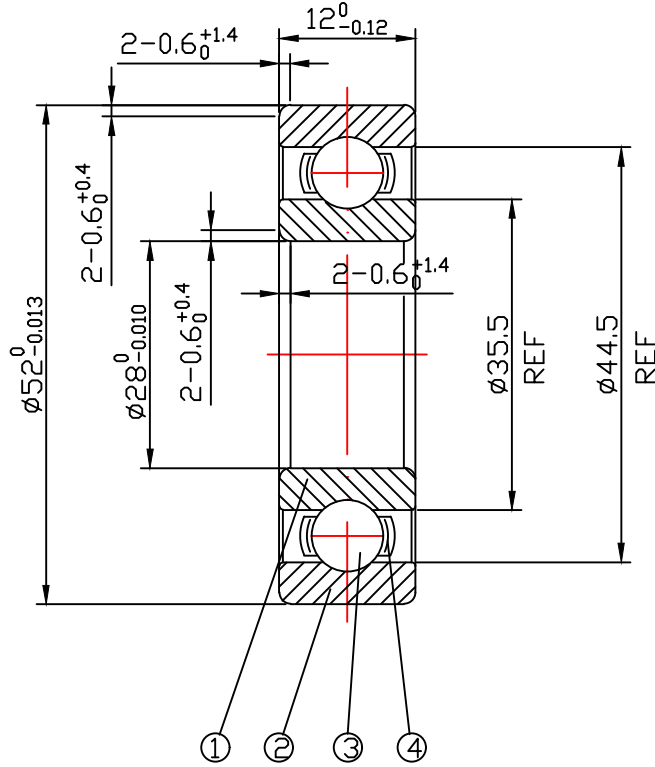

DRAWING

CUSTOMER :

accept stamp

issue stamp

BRAND: ZHY

ALL DIMENSIONS: mm

MARKER	PLACES	BEFORE	REVISER	REVISION DATE

NOTIONS:

NO.	PARTS	MATERIAL	QUANTITY	REMARKS
1	INNER RING	GCr15	1	
2	OUTER RING	GCr15	1	
3	BALLS	GCr15	10-ø6.747	
4	RETAINER	SPCC	1	

LOAD RATING STATIC: COr: 6690 N

LOAD RATING DYNAMIC: Cr: 11210 N

RADIAL PLAY: C0: 0.005-0.020

TOLERANCES: ABEC-1

CUSTOMER SIZE:

SIZE: 60/28

庄宏亿
2024-6-24
陈晶晶

庄宏亿
2024-6-24
陈丹央

庄宏亿
2024-6-24
周宝君

DRAWING NO. : QAJ/TR24195

draw