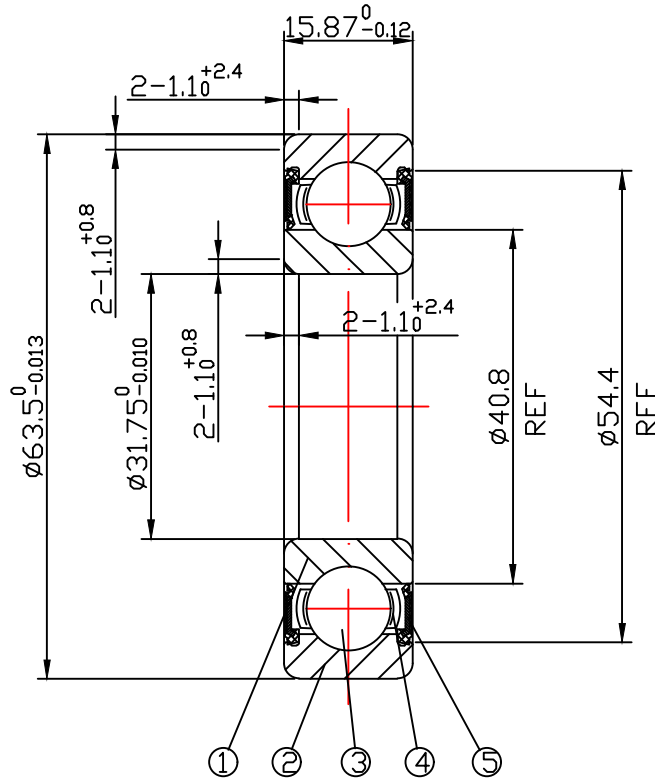

DRAWING

CUSTOMER :

accept stamp

issue stamp

BRAND: ZHY

ALL DIMENSIONS: mm

NOTIONS:

MARKER	PLACES	BEFORE	REVISER	REVISION DATE

NO.	PARTS	MATERIAL	QUANTITY	REMARKS
1	INNER RING	GCr15	1	
2	OUTER RING	GCr15	1	
3	BALLS	GCr15	9-φ9.525	
4	RETAINER	SPCC	1	
5	SEAL	NBR	2	

LOAD RATING STATIC: COr: 11430 N

LOAD RATING DYNAMIC: Cr: 19470 N

RADIAL PLAY: C0: 0.005-0.020

TOLERANCES: ABEC-1

CUSTOMER SIZE:

SIZE: 1654-2RS

庄宏亿
2024-5-18
陈晶晶

庄宏亿
2024-5-18
陈丹央

庄宏亿
2024-5-18
周宝君

DRAWING NO. : QAJ/TR24128