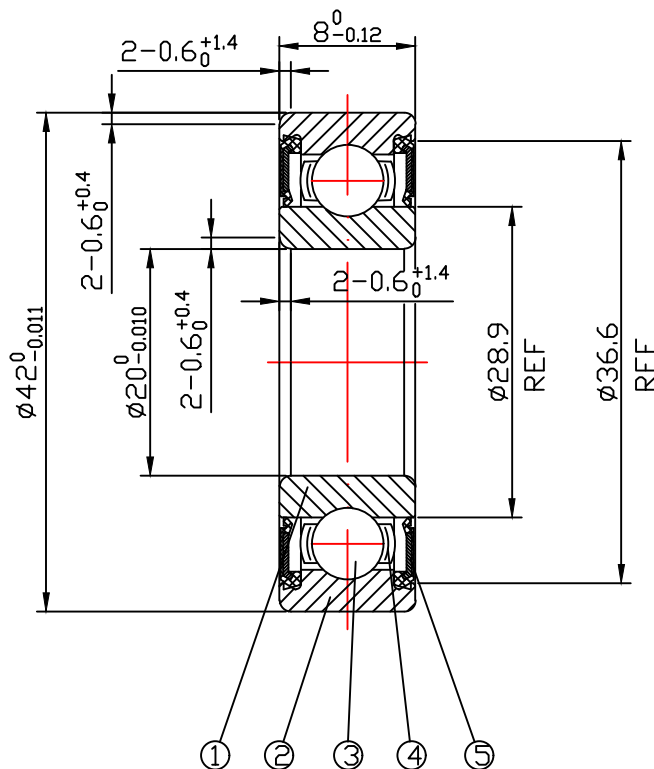

DRAWING

CUSTOMER :

accept stamp

issue stamp

BRAND: ZHY

ALL DIMENSIONS: mm

NOTIONS:

MARKER	PLACES	BEFORE	REVISER	REVISION DATE

NO.	PARTS	MATERIAL	QUANTITY	REMARKS
1	INNER RING	GCr15	1	
2	OUTER RING	GCr15	1	
3	BALLS	GCr15	12- ϕ 4.763	
4	RETAINER	SPCC	1	
5	SEAL	NBR	2	

LOAD RATING STATIC: COr: 4000 N

LOAD RATING DYNAMIC: Cr: 6765 N

RADIAL PLAY: C0: 0.005-0.020

TOLERANCES: ABEC-1

CUSTOMER SIZE:

SIZE: 16004K4-2RS

庄宏亿
2024-6-26
陈晶晶

庄宏亿
2024-6-26
陈丹央

庄宏亿
2024-6-26
周宝君

draw