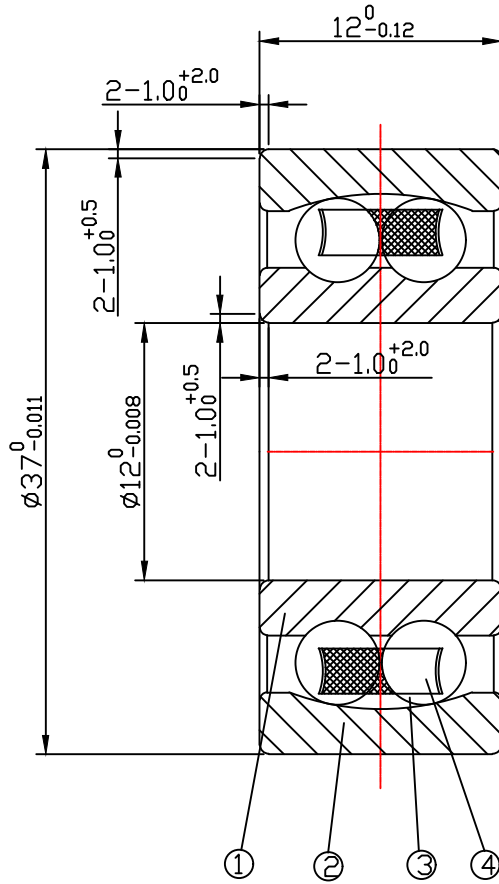

DRAWING

CUSTOMER :

accept stamp

issue stamp

BRAND: ZHY

ALL DIMENSIONS: mm

MARKER	PLACES	BEFORE	REVISER	REVISION DATE

NOTIONS:

NO.	PARTS	MATERIAL	QUANTITY	REMARKS
1	INNER RING	GCr15	1	
2	OUTER RING	GCr15	1	
3	BALLS	GCr15	2*9-φ6.35	
4	RETAINER	NYLON	1	

LOAD RATING STATIC: COr: 2250 N

LOAD RATING DYNAMIC: Cr: 9720 N

RADIAL PLAY: C0 0.006-0.019

TOLERANCES: ABEC-1

CUSTOMER SIZE:

SIZE: 1301

庄宏亿
2024-6-28
陈晶晶

庄宏亿
2024-6-28
陈丹丹

庄宏亿
2024-6-28
周宝君

DRAWING NO. : QAJ/TR24226

draw